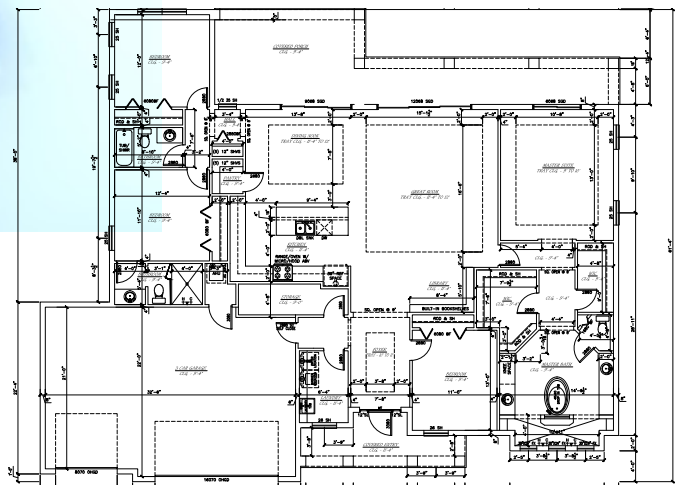

The Skylark Model

Four Bedroom / Three Bathroom
2615 Living / 3906 Total Square Feet
Concrete Block Construction
Impact Windows & Doors
Energy Efficient Features

CaliberHomes
— Building Excellence —

For more information about this home, call Tom Walter @ 321-258-5482